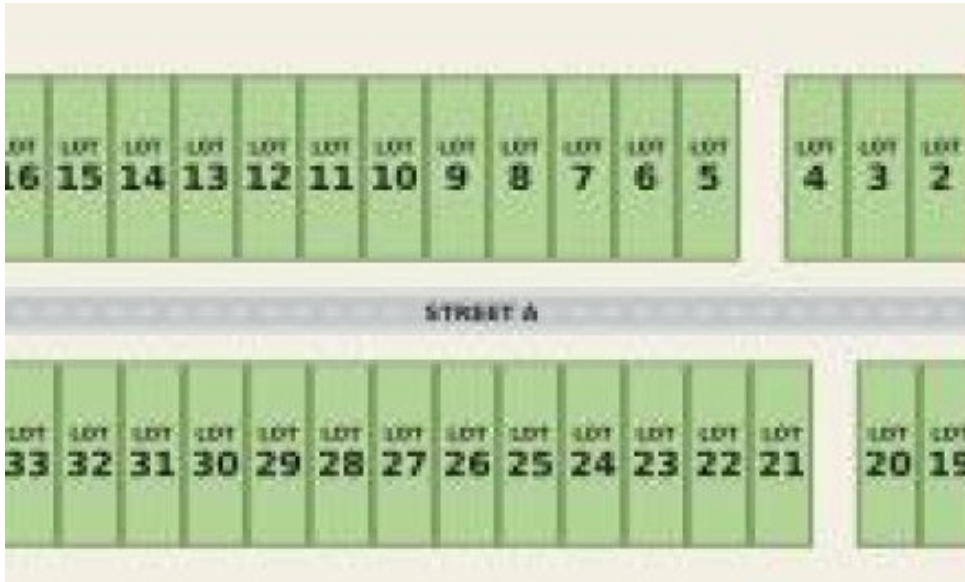

Hwy 31
Breaux Bridge, LA 70517

LOGO COMING
SOON

Powered by homes.theacadianaadvocate.com

MLS# 2600003832

\$126,000

For full listings details, please visit:

<https://p50.us/7AEM>

Charles Ditch