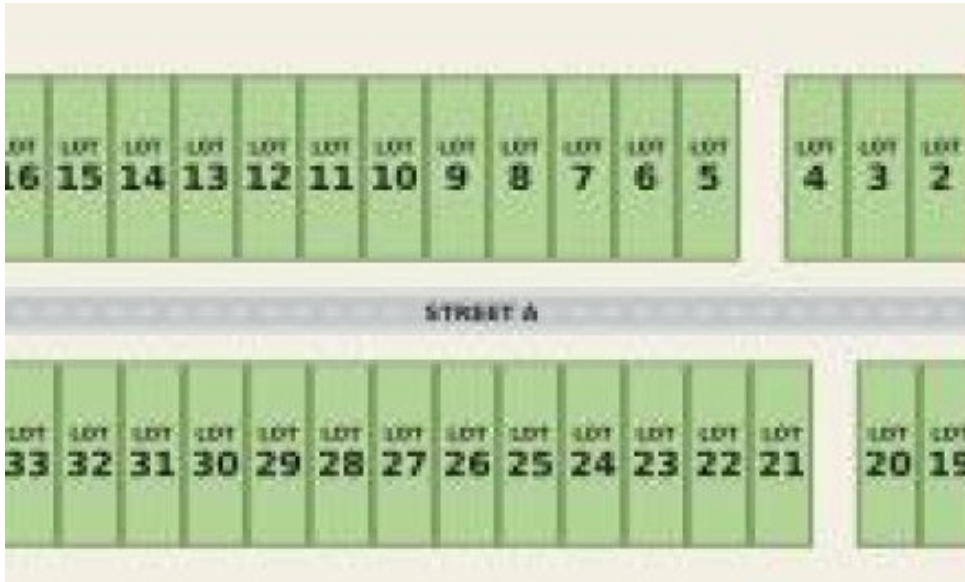

**Hwy 31**  
Breaux Bridge, LA 70517

**LOGO** COMING  
SOON

Powered by [homes.theacadianaadvocate.com](https://homes.theacadianaadvocate.com)

**MLS# 2600003830**

**\$53,000**

For full listings details, please visit: